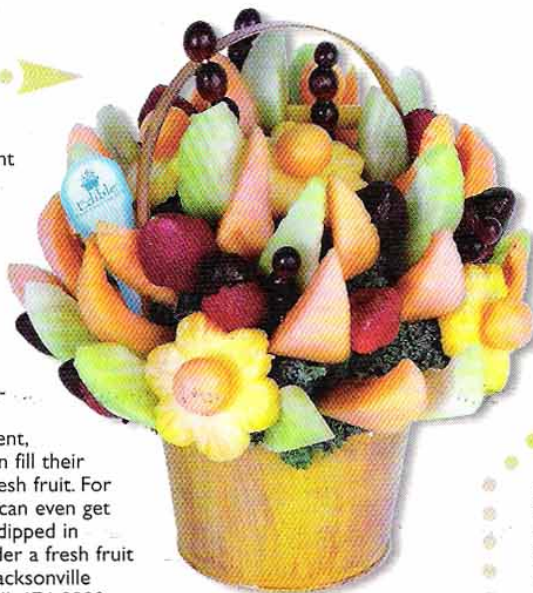

Postpartum Depression • Orthodontics • Nail Fungus

HEALTHY PICKS

Soy good

How would you like to have some of your favorite wholesome foods infused with the healthful benefits of soy? Crum Creek Mills did just that with a variety of products from pastas and pancakes to breadsticks and nuts. Affordably priced, Crum Creek Mills products can be purchased at www.crumcreek.com or by calling 1-888-607-2500.

From soy goodness to grapeseed oil, fresh fruit to tart cherries, this segment of Healthy Picks gives you the scoop on a few of our favorites.

Fruit For You. Want to send a unique, colorful, fresh and tasteful bouquet to someone? If so, then Edible Arrangements' fresh fruit designs are for you. The presentation will not only "wow" the recipient, but will more than fill their daily serving of fresh fruit. For an extra fee, you can even get the strawberries dipped in chocolate. To order a fresh fruit design from the Jacksonville franchise, call (904) 674-0000.